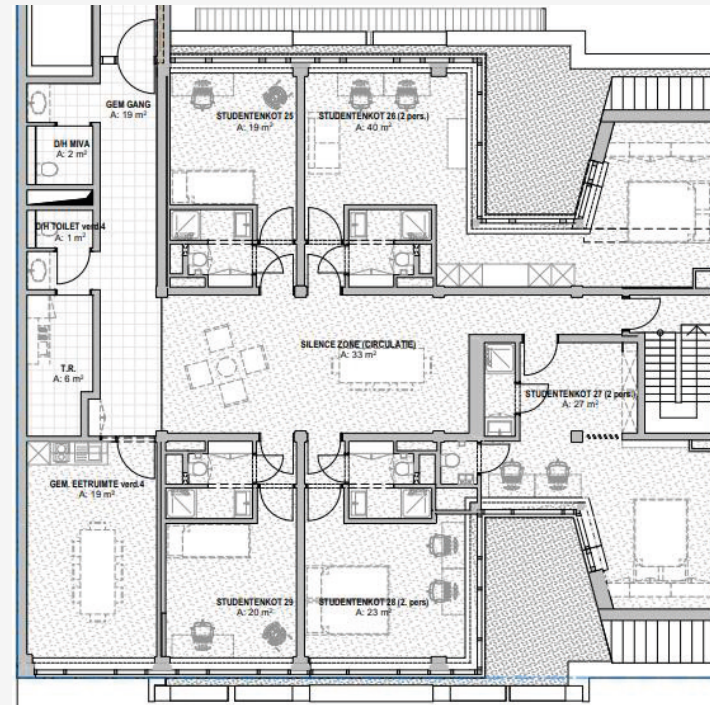

Wonen in Perron Hasselt 21? Dan kiest u voor een gezellig en comfortabel stekje in hartje Hasselt.

een project van bellings-symens.be

Floor	Room nr.	Surface area	Price*	↓	Floor	Room nr.	Surface area	Price*	↓
1	Back 1	19 m2	€ 425		3	Back 17	21 m2	€ 440	
	Back 2	19 m2	€ 425			Back 18	22 m2	€ 460	
	Back 3	19 m2	€ 425			Back 19	22 m2	€ 460	
	Back 4	20 m2	€ 435			Back 20	19 m2	€ 425	
	Front 5	19 m2	€ 425			Front 21	19 m2	€ 440	
	Front 6	19 m2	€ 425			Front 22	22 m2	€ 460	
	Front 7	19 m2	€ 425			Front 23	22 m2	€ 460	
	Front 8	20 m2	€ 435			Front 24	22 m2	€ 460	
2	Back 9	23 m2	€ 460		4	Back 25	19 m2	€ 425	
	Back 10	23 m2	€ 460			Back 26	40 m2	€ 615	***
	Back 11	23 m2	€ 460			Front 27	28 m2	€ 550	***
	Back 12	19 m2	€ 425			Front 28	24 m2	€ 530	***
	Front 13	21 m2	€ 440			Front 29	19 m2	€ 425	
	Front 14	23 m2	€ 460						
	Front 15	23 m2	€ 460						
	Front 16	23 m2	€ 460						

Each room includes kitchen and silent shower.

Floor plan

FLOOR PLAN 1ST, 2ND AND 3RD FLOOR

- Floor plan 1st, 2nd and 3rd are very similar.
 - 8 rooms
 - Kitchen
 - Silence room
- Rooms 9 > 12 are at the backside of the building.
- Rooms 13 > 16 at the street side.
- All sanitary rooms are exactly the same.
- Most students prefer the non-standard bed 140cm width instead of 90cm.
- As well the desks are larger on the picture.

FLOOR PLAN 4TH FLOOR

- Floor plan 4th floor
 - 5 rooms
 - Kitchen
 - Silence room
- Rooms 25 > 26 are at the back side of the building.
- Rooms 27 > 29 at the street side.
- All sanitary rooms are exactly the same.
- Rooms 26, 27, 28 have double sized bed.
- As well the desks are larger on the picture.