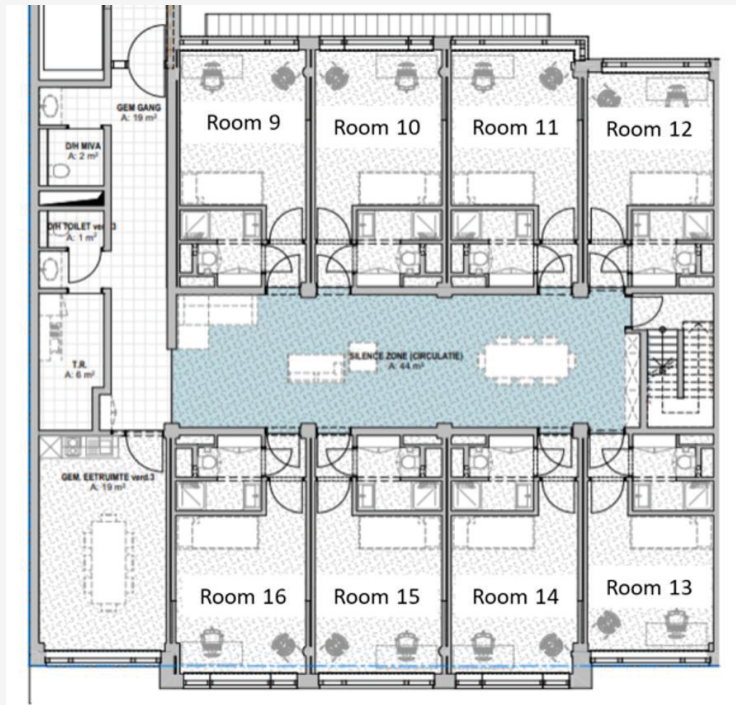

Wonen in Perron Hasselt 21? Dan kiest u voor een gezellig en comfortabel stekje in hartje Hasselt.

een project van bellings-symens.be

Floor	Room nr.	Surface area	Price*	↓	Floor	Room nr.	Surface area	Price*	↓
1	Back 1	19 m2	€ 425		3	Back 17	21 m2	€ 440	
	Back 2	19 m2	€ 425			Back 18	22 m2	€ 460	
	Back 3	19 m2	€ 425			Back 19	22 m2	€ 460	
	Back 4	20 m2	€ 435			Back 20	19 m2	€ 425	
	Front 5	19 m2	€ 425			Front 21	19 m2	€ 440	
	Front 6	19 m2	€ 425			Front 22	22 m2	€ 460	
	Front 7	19 m2	€ 425			Front 23	22 m2	€ 460	
	Front 8	20 m2	€ 435			Front 24	22 m2	€ 460	
2	Back 9	23 m2	€ 460		4	Back 25	19 m2	€ 425	
	Back 10	23 m2	€ 460			Back 26	40 m2	€ 615	***
	Back 11	23 m2	€ 460			Front 27	28 m2	€ 550	***
	Back 12	19 m2	€ 425			Front 28	24 m2	€ 530	***
	Front 13	21 m2	€ 440			Front 29	19 m2	€ 425	
	Front 14	23 m2	€ 460						
	Front 15	23 m2	€ 460						
	Front 16	23 m2	€ 460						

* Price does not include fix costs for electricity, heating, water, cleaning, WiFi, insurance, waste management = € 85.

** Each room includes shower + sink + toilet + closet.

*** Possibility 2 person per room.

Each room includes kitchen and silent shower.

Floor plan

FLOOR PLAN 1ST, 2ND AND 3RD FLOOR

- Floor plan 1st, 2nd and 3rd are very similar.
 - 8 rooms
 - Kitchen
 - Silence room
- Rooms 9 > 12 are at the backside of the building.
- Rooms 13 > 16 at the street side.
- All sanitary rooms are exactly the same.
- Most students prefer the non-standard bed 140cm width instead of 90cm.
- As well the desks are larger on the picture.

FLOOR PLAN 4TH FLOOR

- Floor plan 4th floor
 - 5 rooms
 - Kitchen
 - Silence room
- Rooms 25 > 26 are at the back side of the building.
- Rooms 27 > 29 at the street side.
- All sanitary rooms are exactly the same.
- Rooms 26, 27, 28 have double sized bed.
- As well the desks are larger on the picture.